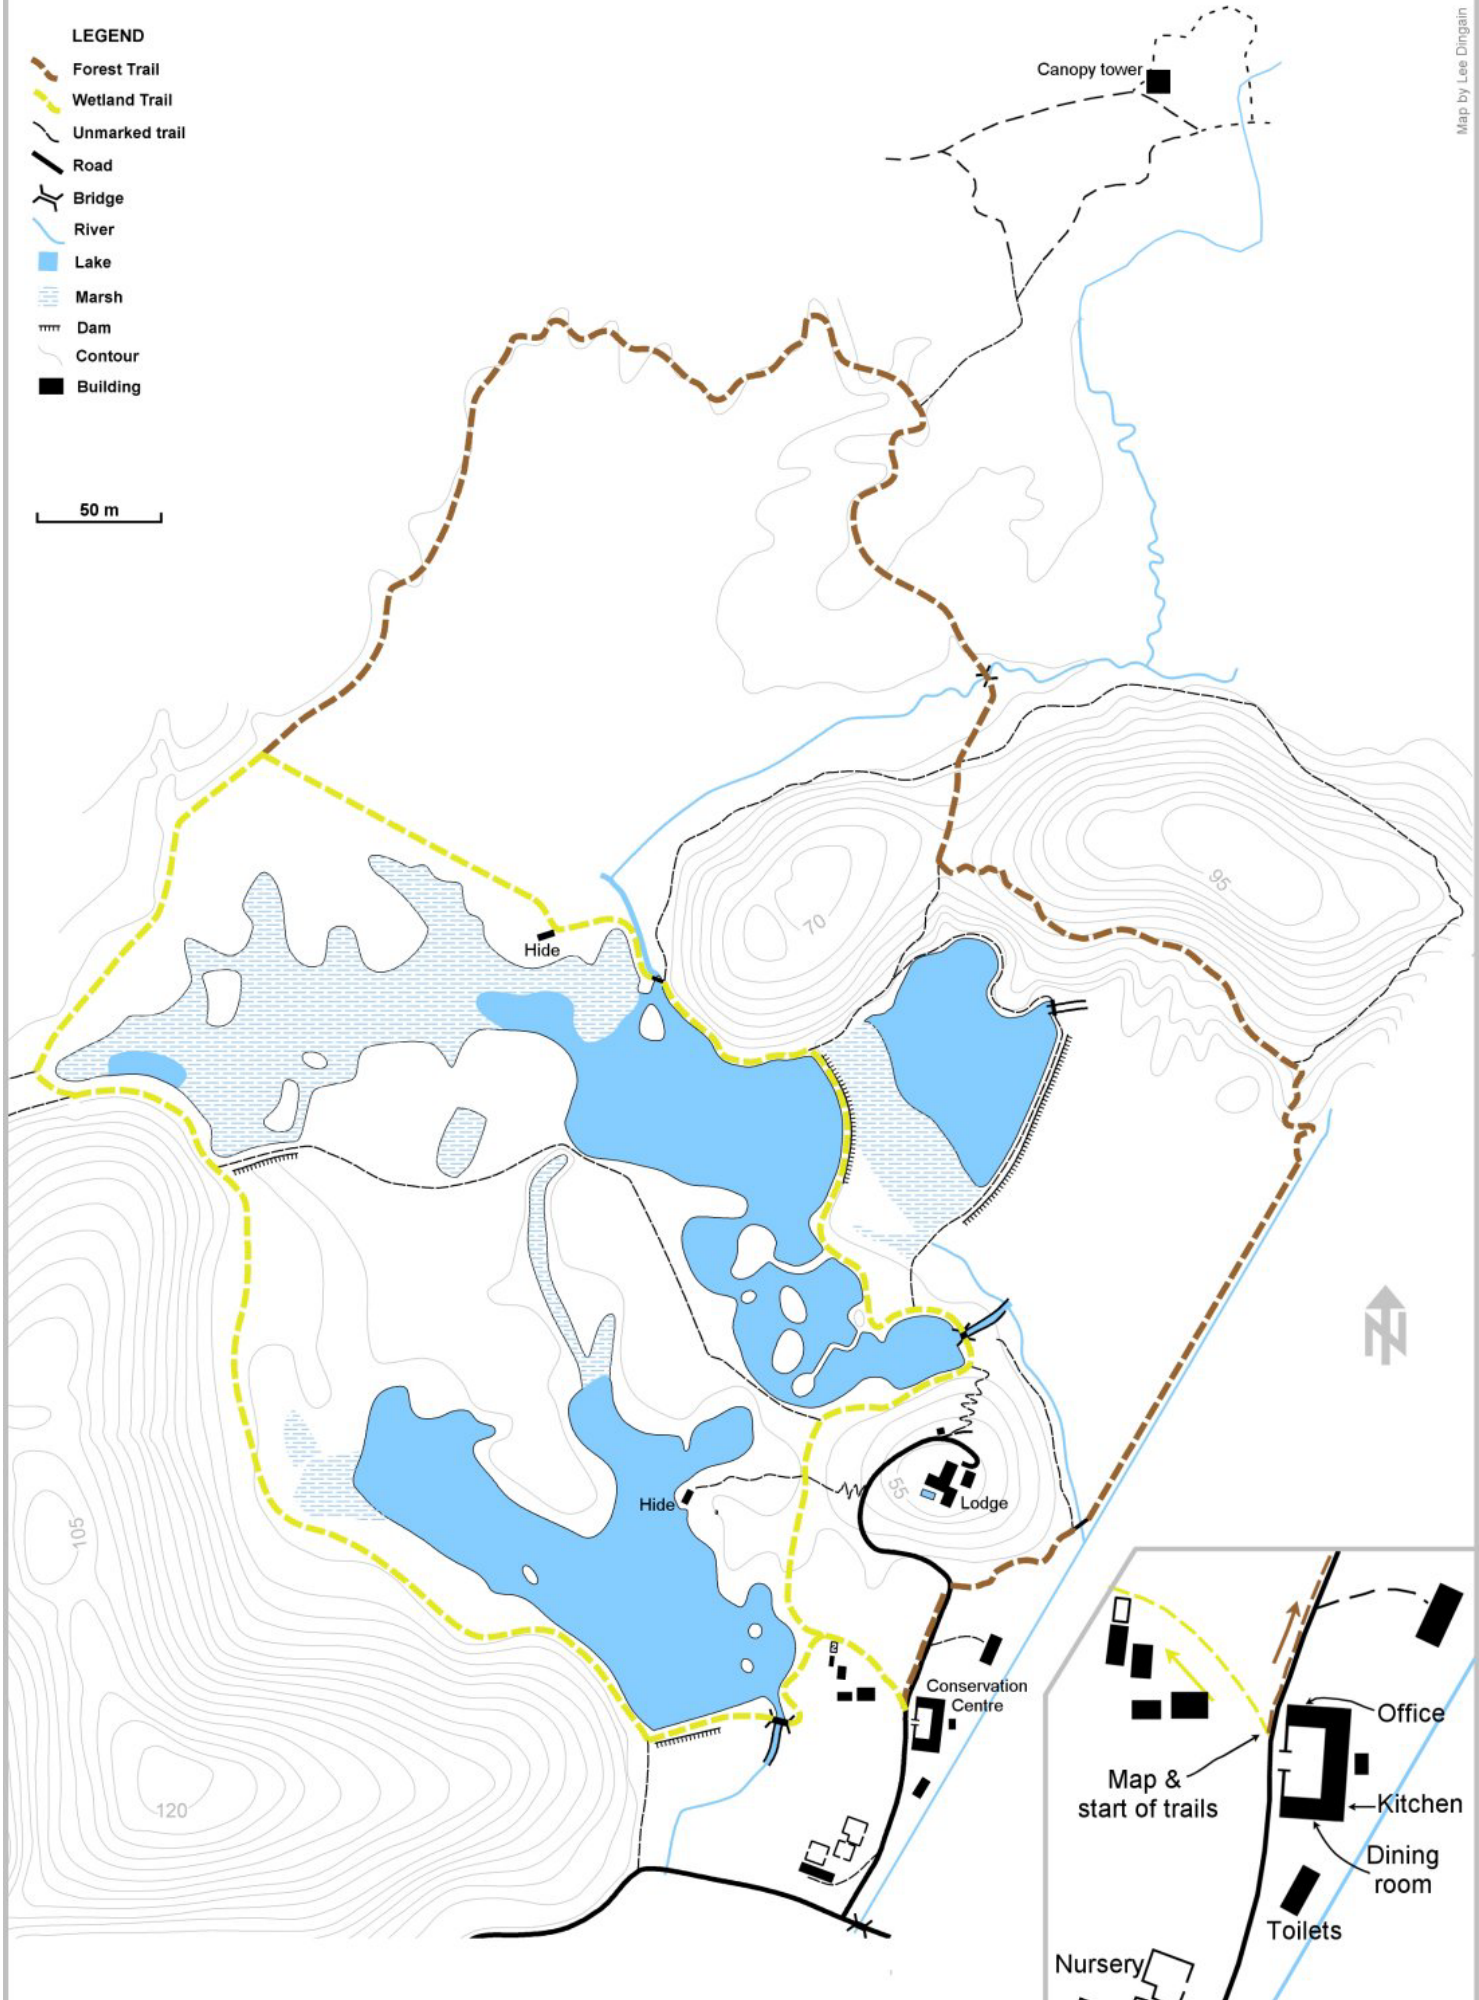

LEGEND

-  Forest Trail
-  Wetland Trail
-  Unmarked trail
-  Road
-  Bridge
-  River
-  Lake
-  Marsh
-  Dam
-  Contour
-  Building

50 m

Map of the lodge area trail network open the day visitors